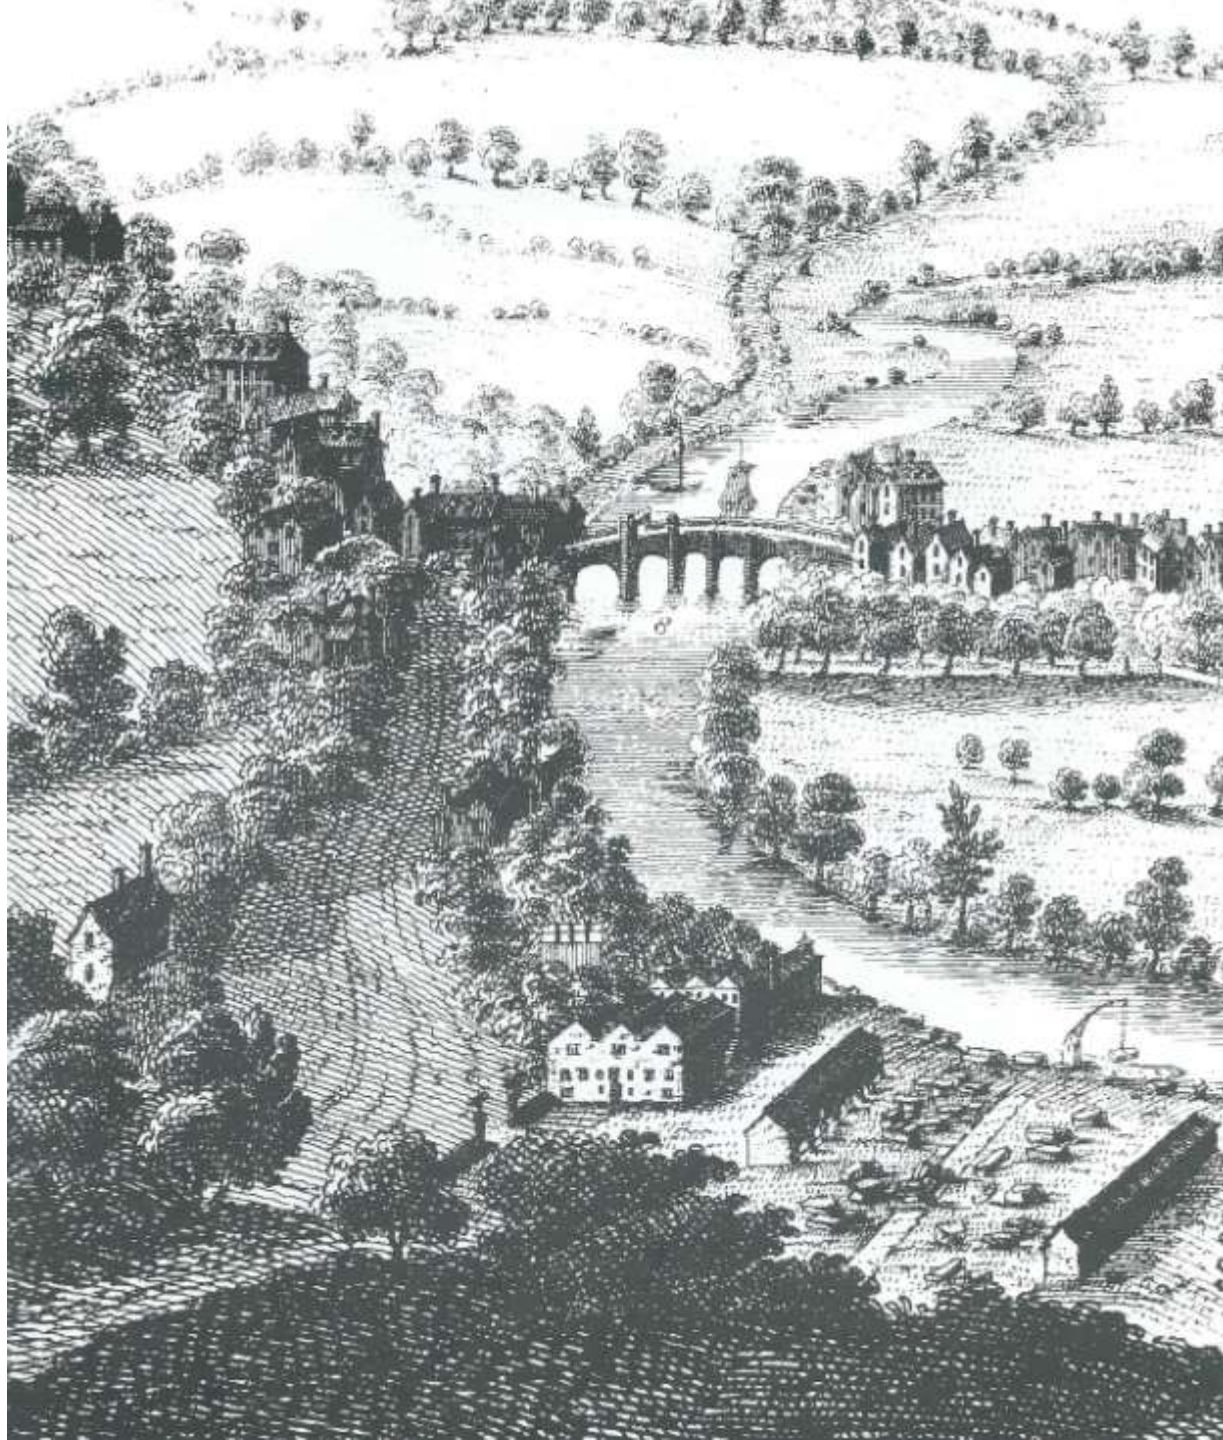

Elegance, Taste and Propriety

The creation of a landscape

Gill Clarke

View from the Mount, Bath, in the Year 1750.

Published Dec. 1751.

Printed by W. Baskerville.

PRIOR PARK the Seat of Ralph Allen Esq. near Bath. PRIOR PARK the Residence of Raoul Allen Esq. near Bath.